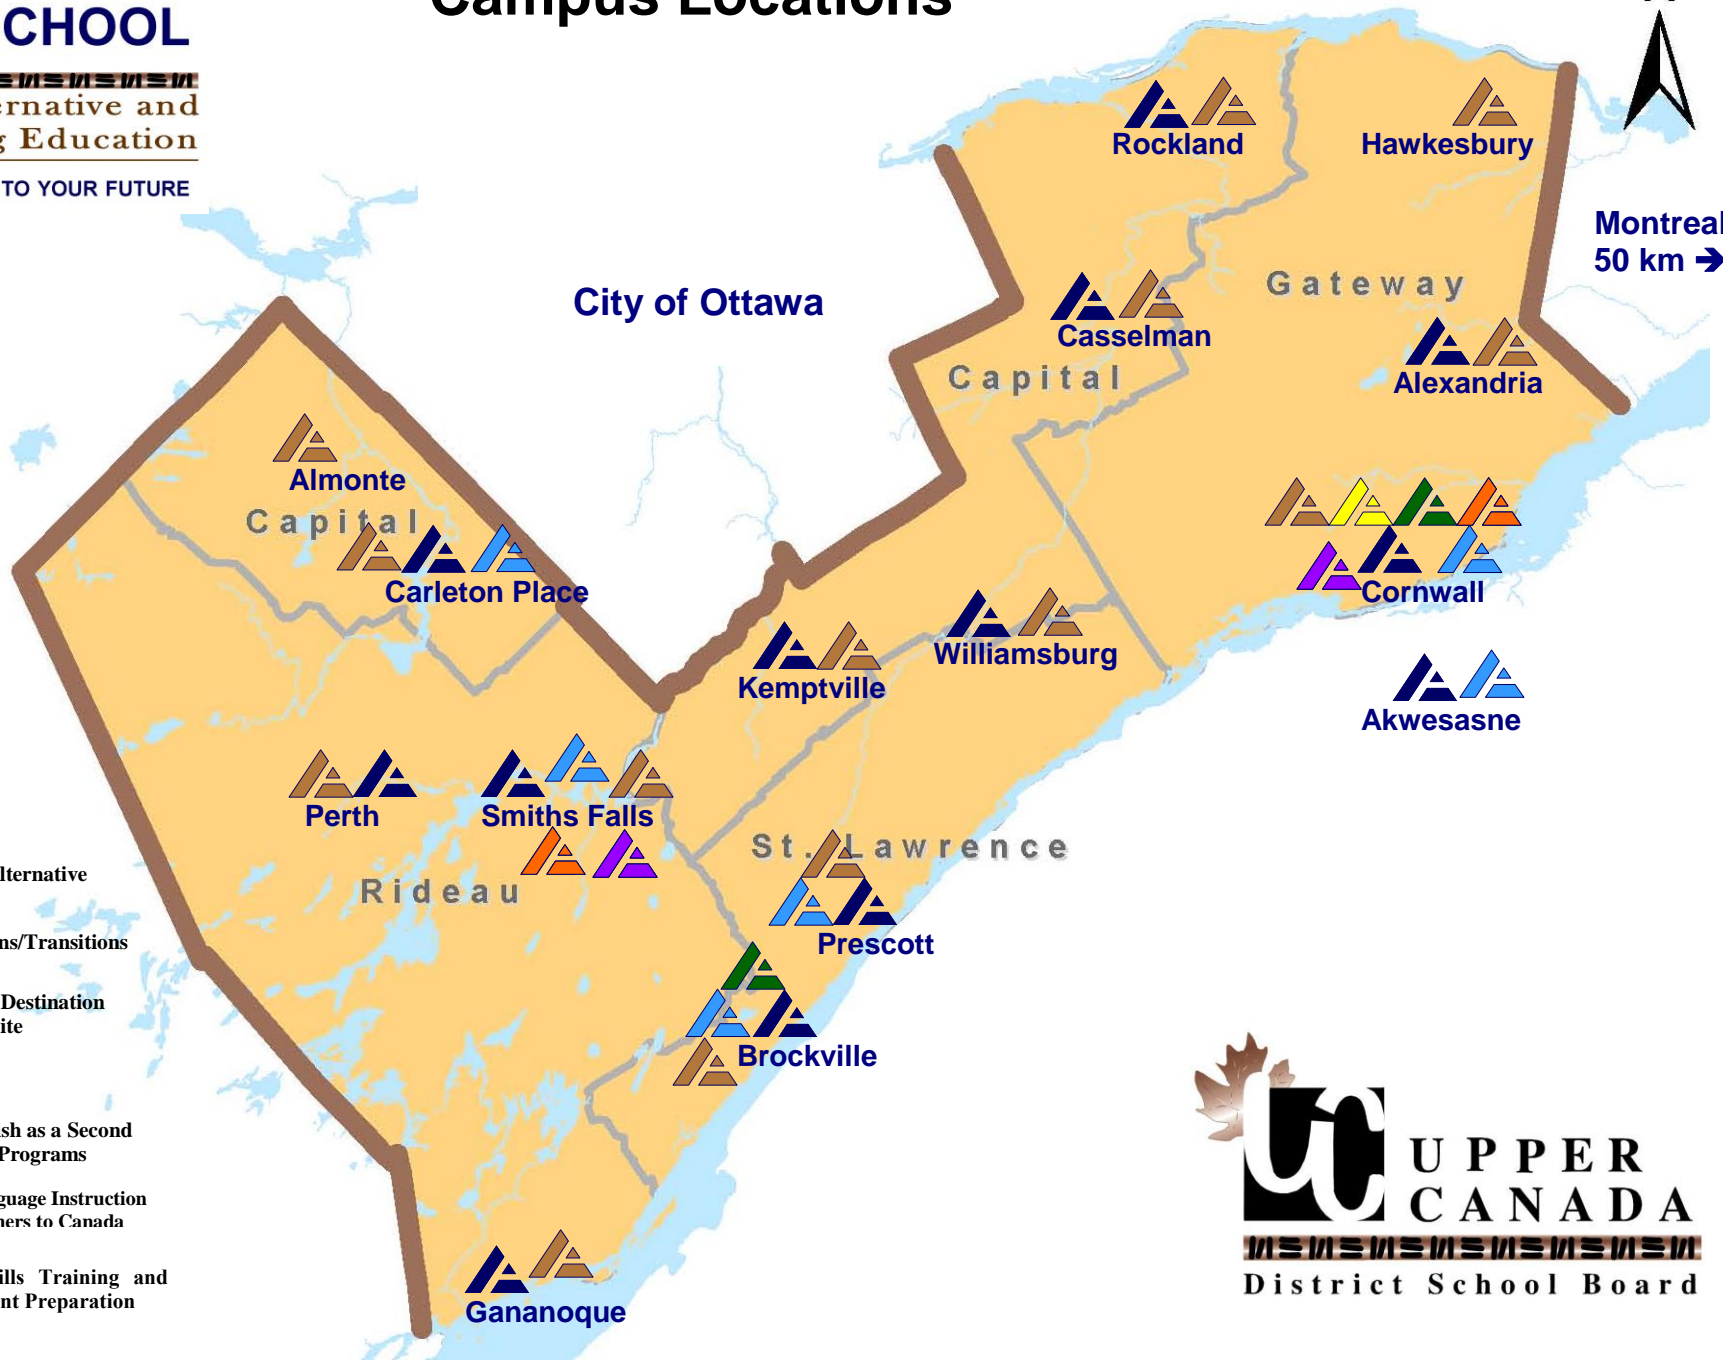

# Campus Locations

Montreal  
50 km →

-  Adult & Alternative Campus
-  Foundations/Transitions Sites
-  Successful Destination Program Site
-  ABLE Site
-  ESL, English as a Second Language Programs
-  LINC, Language Instruction for Newcomers to Canada
-  STEP, Skills Training and Employment Preparation